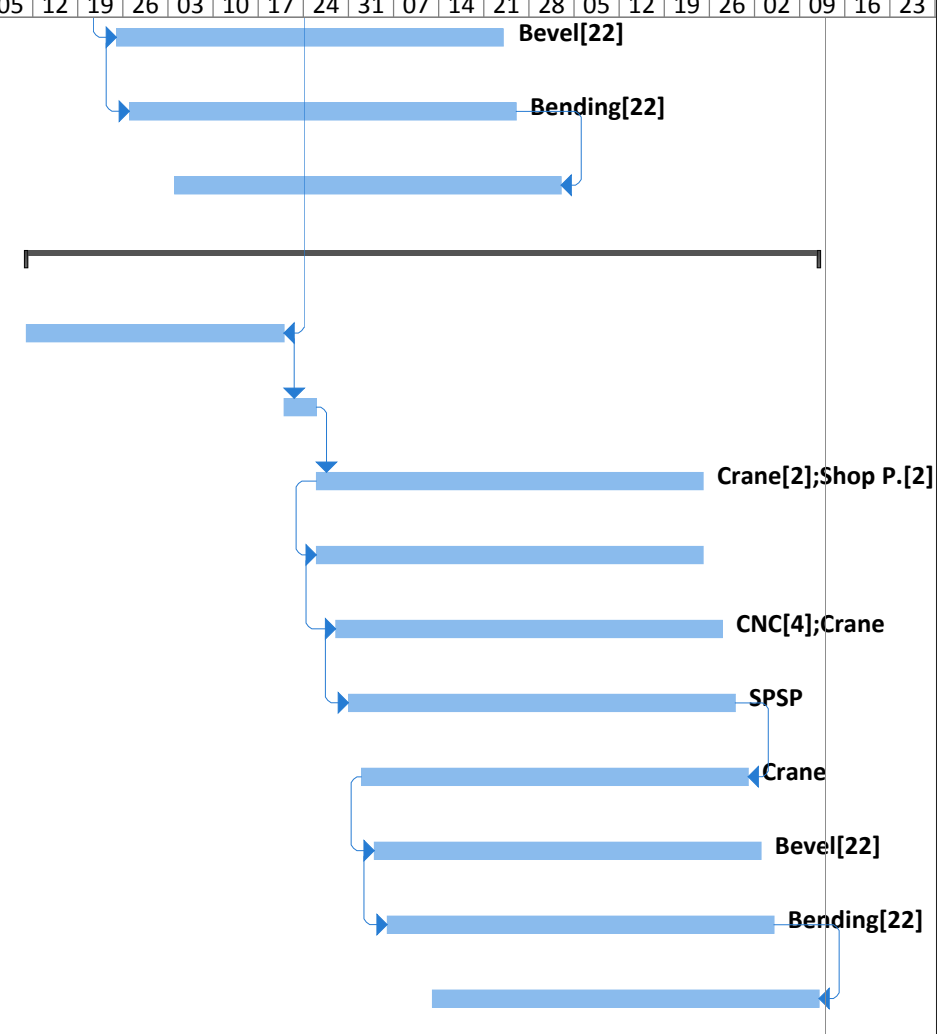

Project: KARBALA RAFINERY PROJ Date: 22.12.14	Task		Project Summary		Inactive Milestone		Manual Summary Rollup		Deadline	
	Split		External Tasks		Inactive Summary		Manual Summary		Progress	
	Milestone		External Milestone		Manual Task		Start-only		Manual Progress	
	Summary		Inactive Task		Duration-only		Finish-only			